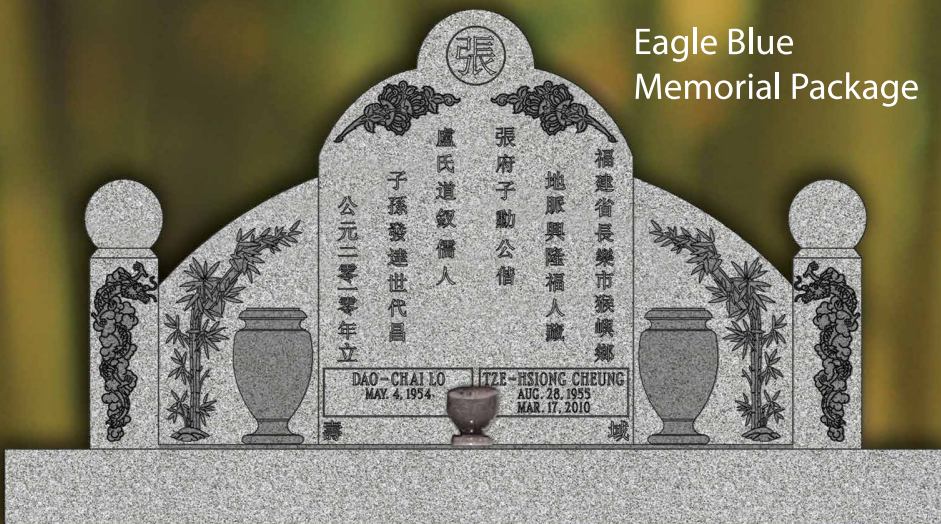

India Red  
Memorial Package

ASIAN  
MEMORIAL

- (1) Center Die: 3-0 x 0-8 x 3-8 - All Polished with (2) Wings: 1-6 x 0-8 x 2-4 All Polished.
- (2) Posts: 0-8 x 0-8 x 1-8 - All Polished Round with (2) Post Balls: 0-8 x 0-8 x 0-8 - All Polished.
- (1) Incense Burner: 0-8 x 0-6 x 0-8 All Polished with (2) Vases: 6 x 10 turned, All Polished.
- (1) Base: 8-0 x 2-0 x 0-8 Polished Top, Rock Sides.

A TRADITIONAL CHINESE MONUMENT WITH ETCHED LETTERING AND CARVED DESIGNS, FEATURING BAMBOO, LOTUS FLOWERS AND DRAGONS.

WE ARE ABLE TO PROVIDE A PROFESSIONAL SERVICE TO ENSURE THAT CULTURAL PRACTICES AND REQUIREMENTS ARE FOLLOWED FOR THE ASIAN COMMUNITY.

Eagle Blue  
Memorial Package

- (1) Center Die: 3-0 x 0-8 x 3-8 - All Polished with (2) Wings: 1-6 x 0-8 x 2-4 All Polished.
- (2) Posts: 0-8 x 0-8 x 1-8 - All Polished Round with (2) Post Balls: 0-8 x 0-8 x 0-8 - All Polished.
- (1) Incense Burner: 0-8 x 0-6 x 0-8 All Polished with (2) Vases: 6 x 10 turned, All Polished.
- (1) Base: 8-0 x 2-0 x 0-8 Polished Top, Rock Sides.