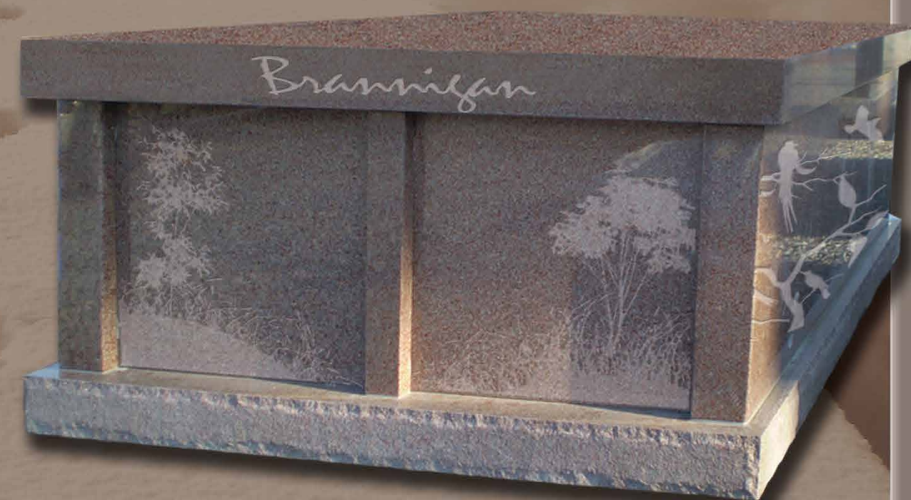

## NORTH AMERICAN GRANITE MAUSOLEUMS

Standard Gable Top  
shown in Canadian Mahogany

Standard Flat Top  
shown in Morning Rose

Stunning Variegated Granite  
All Granite Quality Construction

FOR FAMILIES WHO  
DON'T SETTLE FOR  
ORDINARY;

GIVE THEM THE MOST  
SOUGHT AFTER GRANITE  
IN THE WORLD. MADE  
FROM CANADIAN  
MAHOGANY AND  
MORNING ROSE  
GRANITE; THESE ARE  
SOME OF THE FINEST  
MAUSOLEUMS  
MANUFACTURED IN  
NORTH AMERICA TODAY.