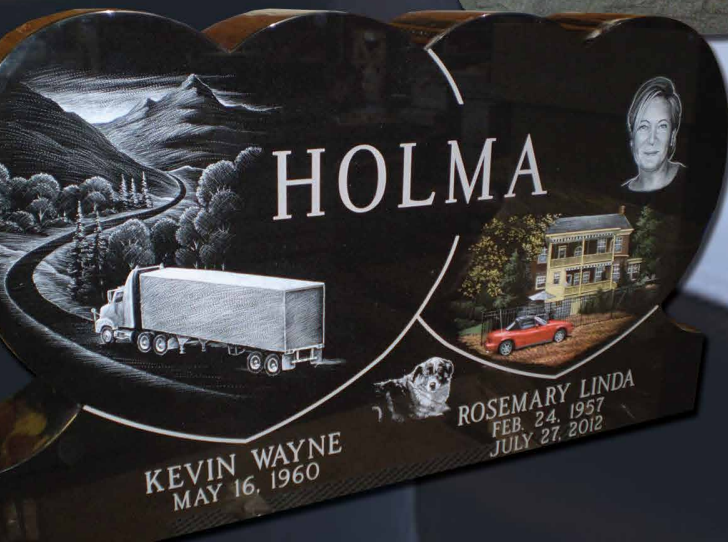

Jet Black granite all polished import die collections.

All polished Jet Black granite dies. Both combinations shown; black and white laser etched designs hand colored with litho.

Import Grey granite lighthouse with base and Jet Black granite die with color etching.

As shown:
Die: 3-6 X 0-8 X 2-0
Column: 0-9 X 0-9 X 2-8
Base: 4-8 X 1-2 X 0-8

All polished Jet Black granite double heart die. Both combinations shown; black and white laser etched design and color hand etched design from customer supplied photos.